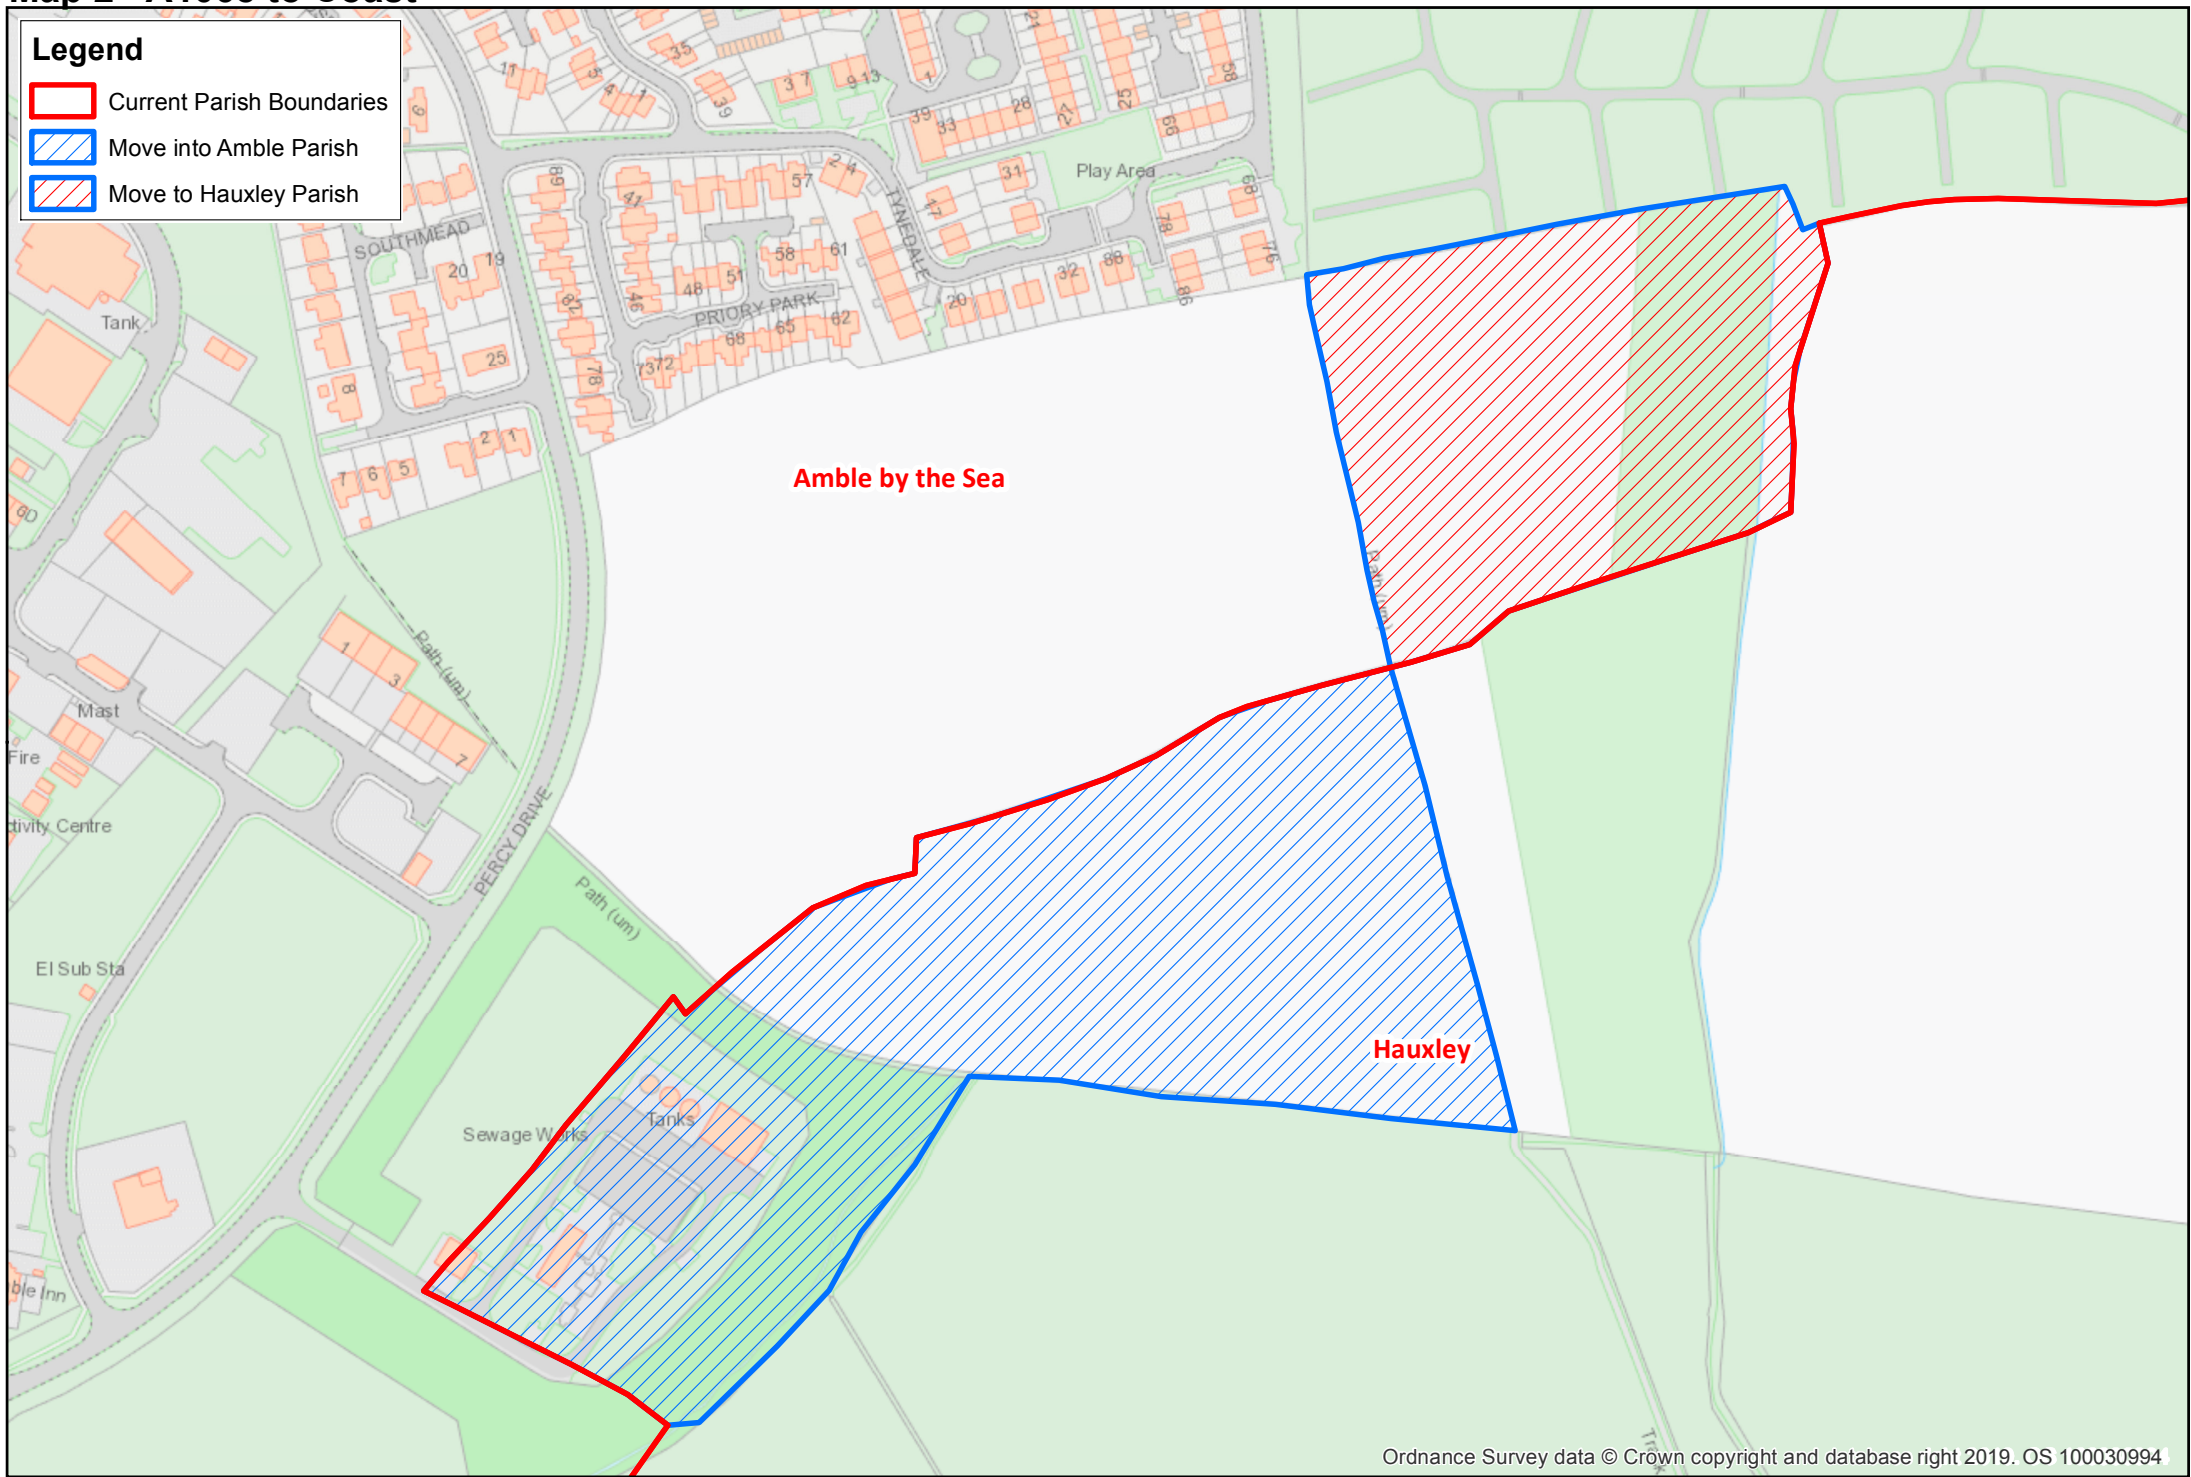

Map 2 - A1068 to Coast

Legend

-  Current Parish Boundaries
-  Move into Amble Parish
-  Move to Hauxley Parish

Ordnance Survey data © Crown copyright and database right 2019. OS 100030994